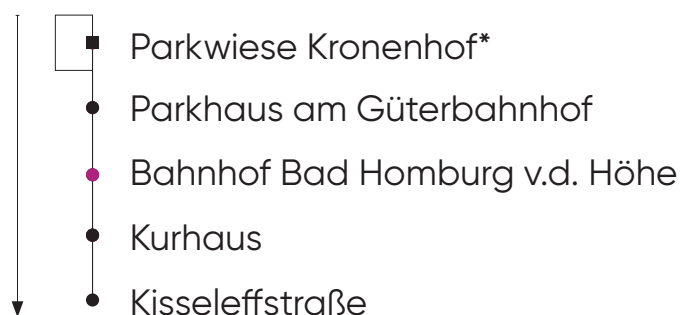

SHUTTLE SCHEDULE

June 24 – July 01, 2023

BAHNHOF BAD HOMBURG V.D. HÖHE

Departure time

10	02	32
11	02	32
12	02	32
13	02	32
14	02	32
15	02	32
16	02	32
17	02	32
18	02	32
19	02	32
20	02	32
21	02	32
22	02	32

ROUTE

*Parkwiese Kronenhof will only be served on June 24 + 25 + 29 + 30 & July 01, 2023

presented by

ENGEL & VÖLKERS