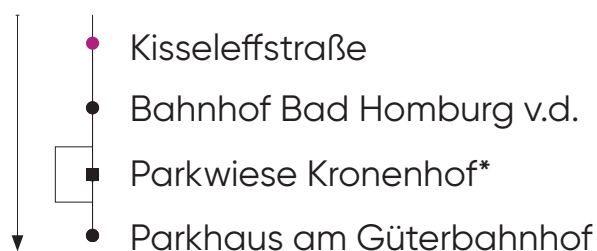

SHUTTLE SCHEDULE

June 24 – July 01, 2023

KISSELEFFSTRASSE

Departure time

10	12	42
11	12	42
12	12	42
13	12	42
14	12	42
15	12	42
16	12	42
17	12	42
18	12	42
19	12	42
20	12	42
21	12	42
22	12	42

ROUTE

*Parkwiese Kronenhof will only be served on June 24 + 25 + 29 + 30 & July 01, 2023

presented by

ENGEL&VÖLKERS