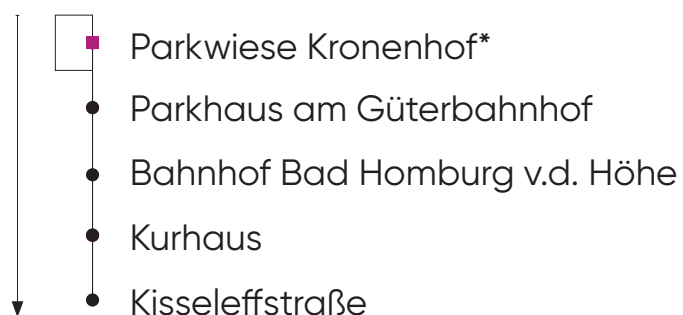

SHUTTLE SCHEDULE

June 24 + 25 + 29 + 30 & July 01, 2023

PARKWIESE KRONENHOF

Departure time

10	18	48
11	18	48
12	18	48
13	18	48
14	18	48
15	18	48
16	18	48
17	18	48
18	18	48
19	18	48
20	18	48
21	18	48
22	18	48

ROUTE

*Parkwiese Kronenhof will only be served on June 24 + 25 + 29 + 30 & July 01, 2023

presented by

ENGEL&VÖLKERS